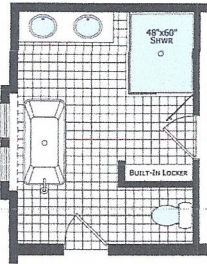

CTN - C64

4 bed-2 bath | 1856 sq. ft.

M. BATH - B

opt. B

opt. C

UTILITY - B