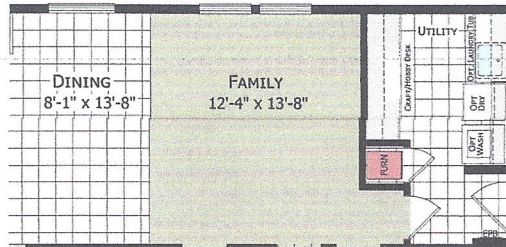

CTN - C64

4 bed-2 bath | 1856 sq. ft.

M. BATH - B

opt. B

opt. C

UTILITY - B