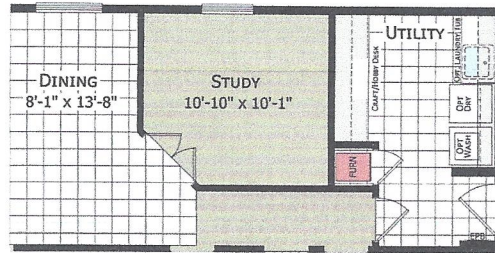

CTN - C64

4 bed-2 bath | 1856 sq. ft.

M. BATH - B

opt. B

opt. C

UTILITY - B