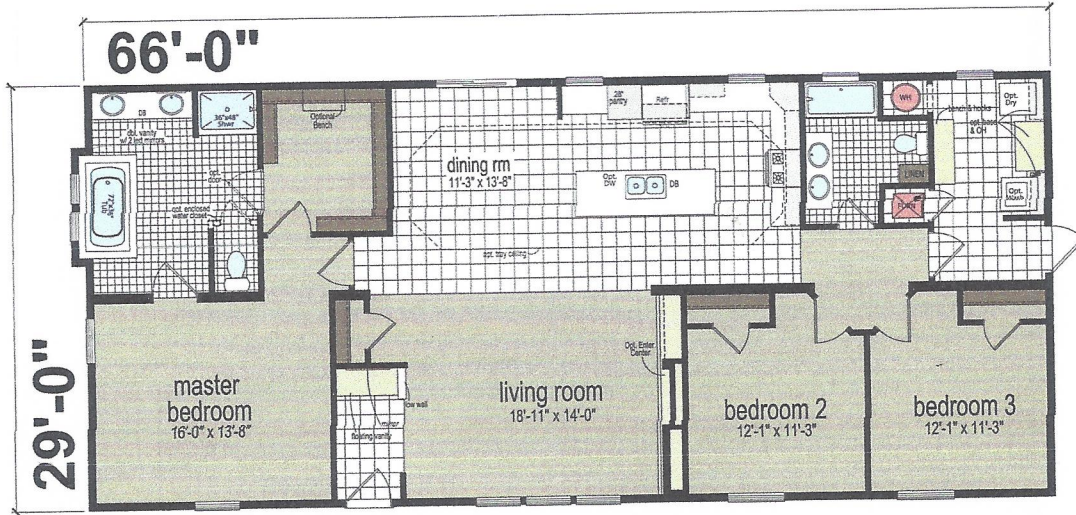

# NG 14-66'

29' x 66'  
3 bed-2 bath  
1914 sq.ft.

Optional Box Out