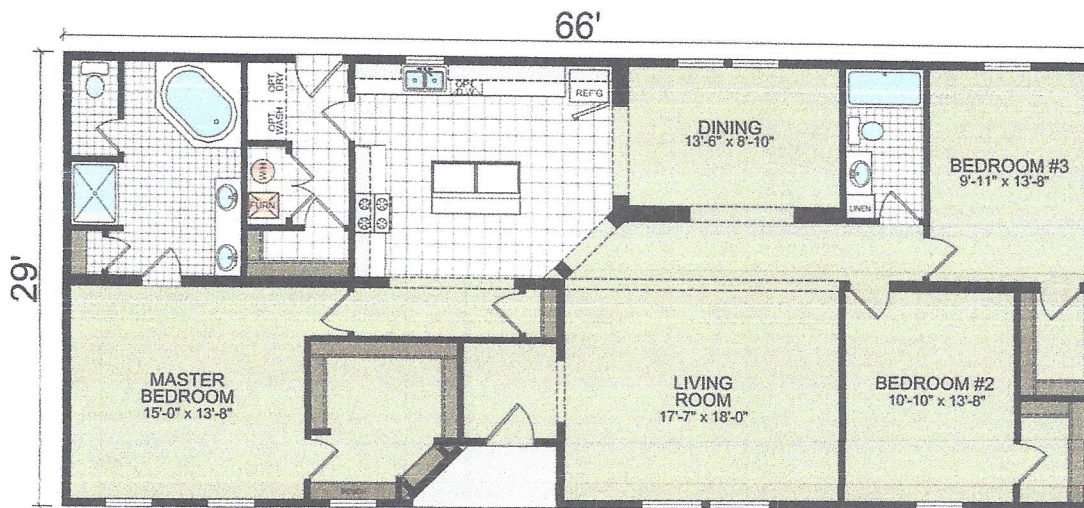

York Built Y60

1914 Square Feet, 3 Bedrooms, 2 Bathrooms, Multi-Section

This manufactured home is built to the federal (HUD) building code for manufactured housing.

Floor Plan

OPTIONS

Options

Kitchen

Standard

Optional Ultimate Kitchen Two

Master Bath

Standard

Optional Master Bath