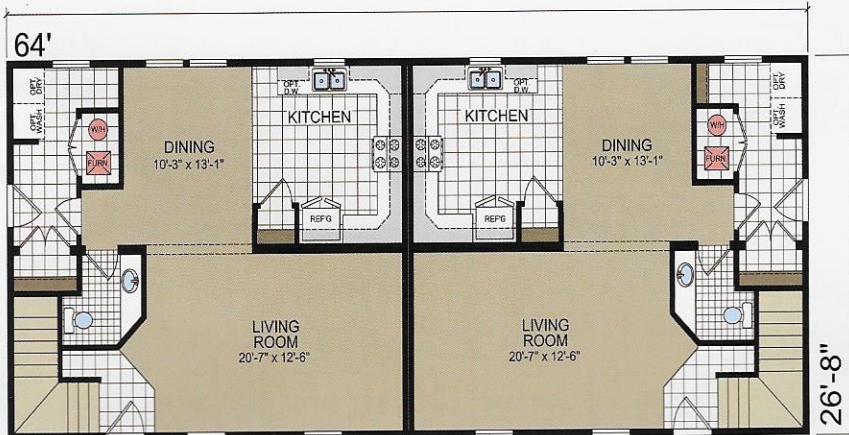

T-45
THE STRATFORD

64' x 26'8"
3 bed-2.5 bath
1706 sq. ft.
per unit

Shown with optional exterior

FIRST STORY

SECOND STORY