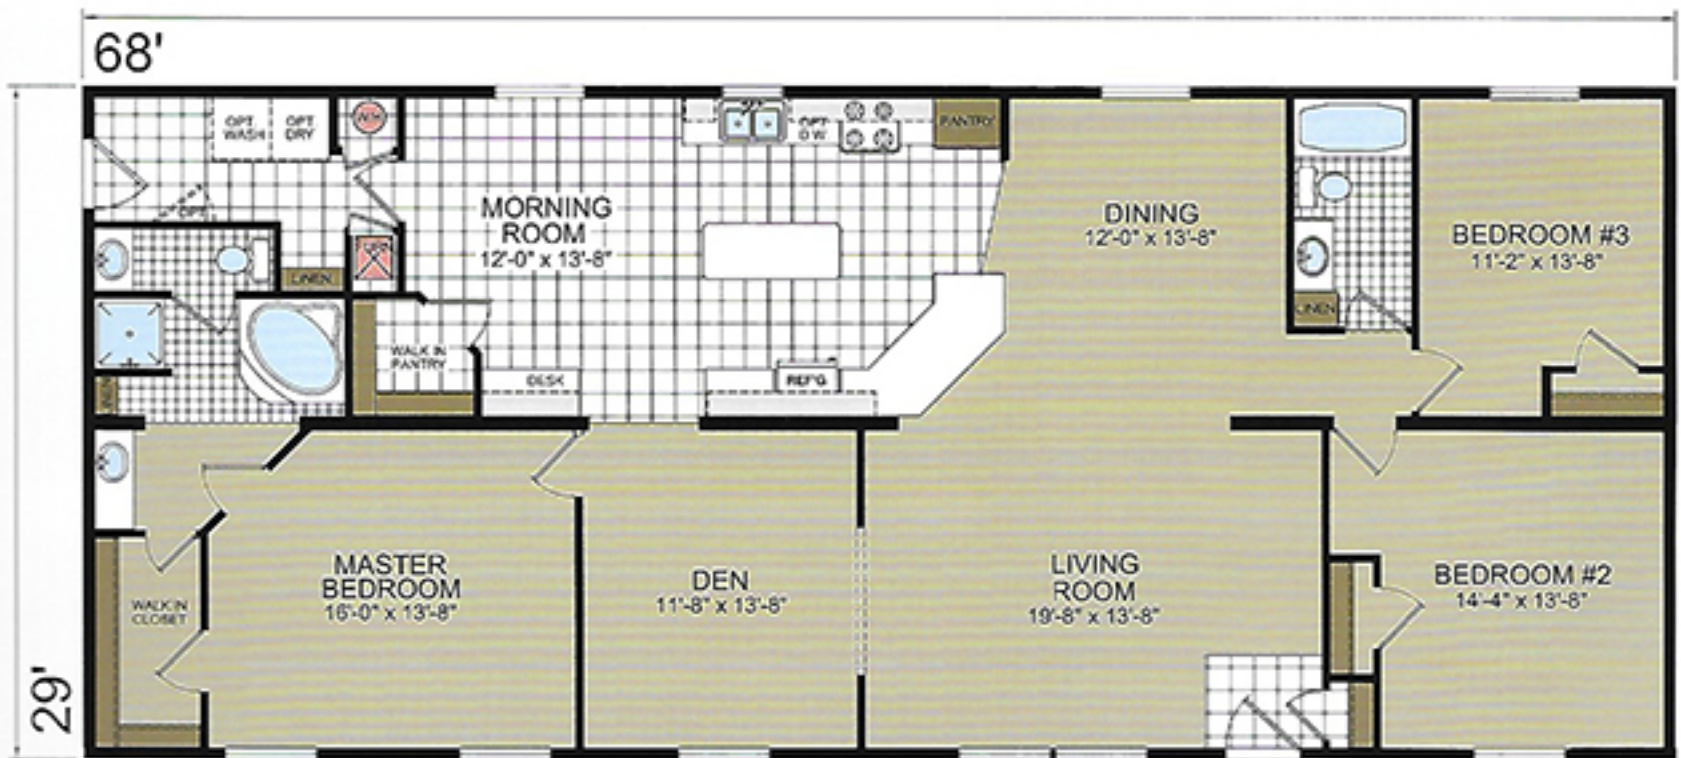

DURANGO

MODEL 283

29' x 68'

3 bed-2 bath

1972 sq.ft.

Shown with Optional Elevation, Site-built Porch and Garage by Others

OPT. BEDROOM