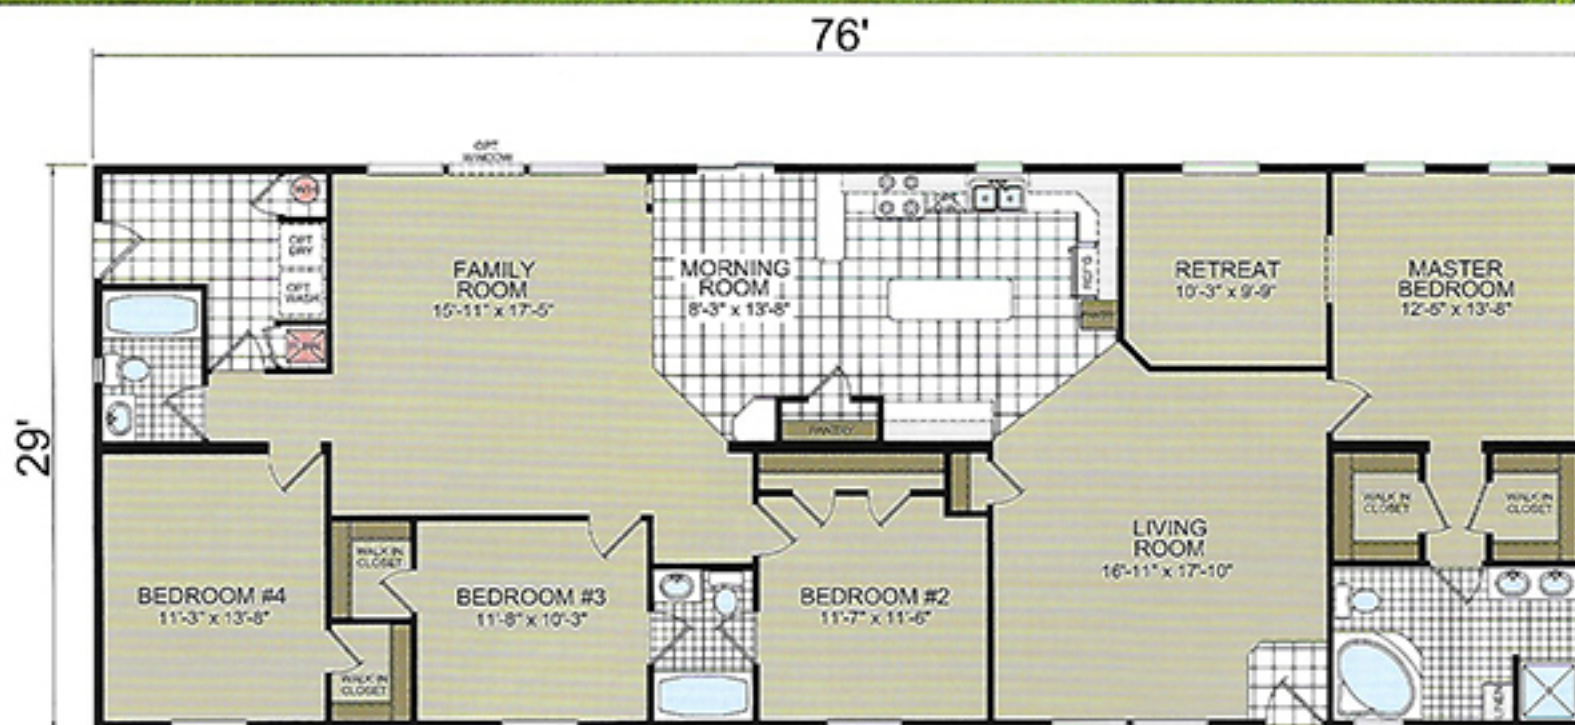

REGENCY

MODEL 834
29' x 76'
4 bed-3 bath
2204 sq. ft.

Shown with Optional Exterior

OPT. SUITE RETREAT