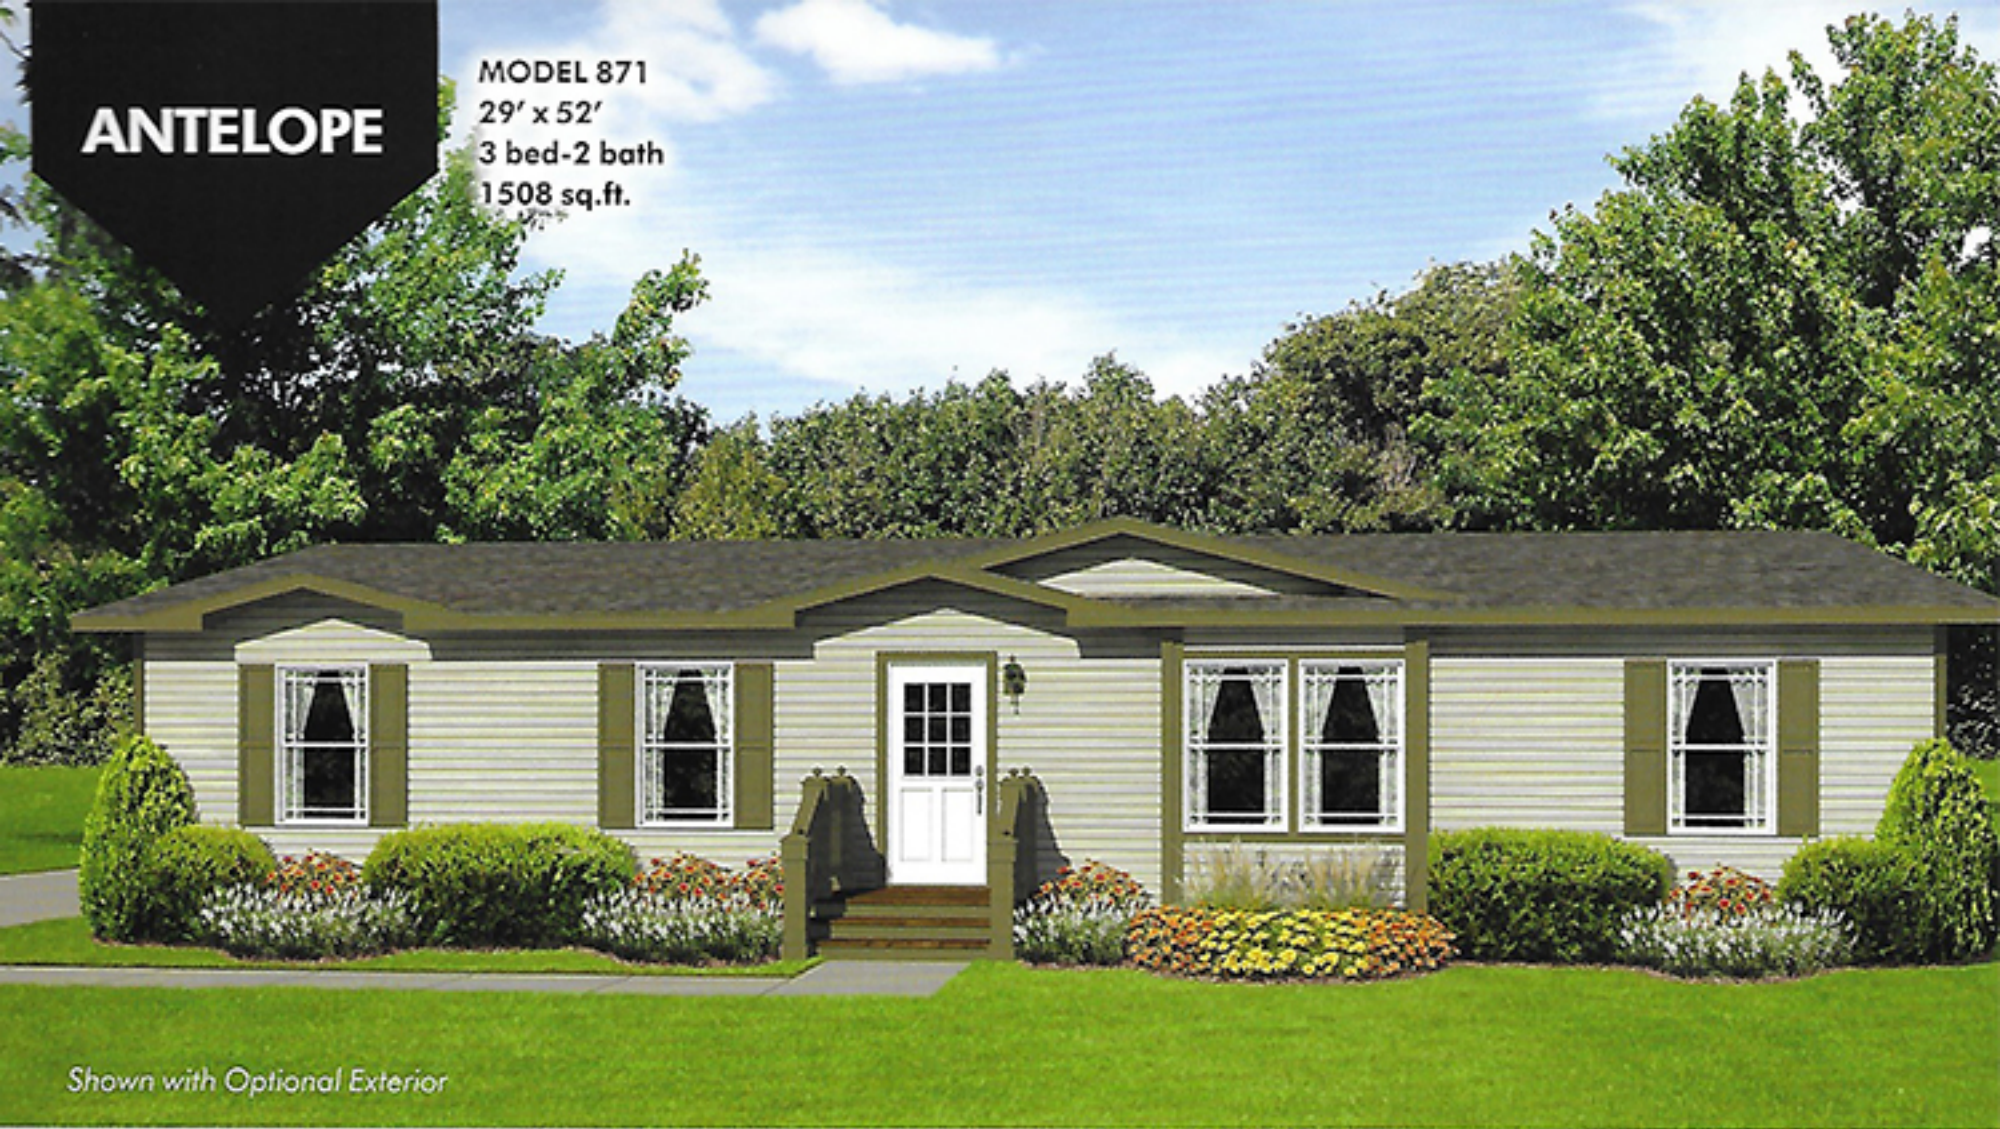

ANTELOPE

MODEL 871
29' x 52'
3 bed-2 bath
1508 sq.ft.

Shown with Optional Exterior